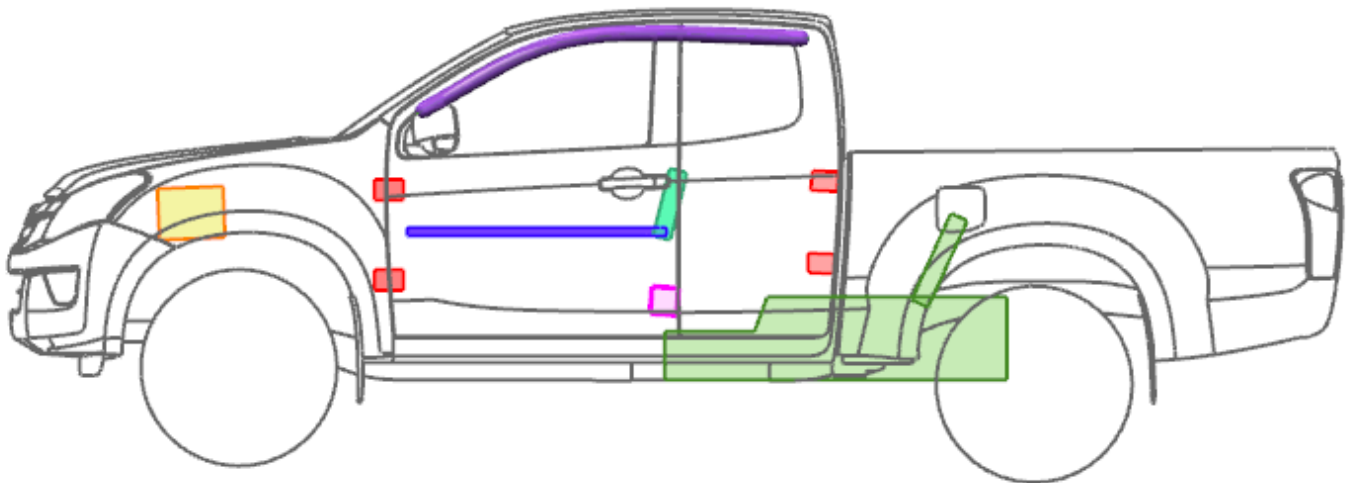

ISUZU D-MAX RT-56
Typ: ATF (ATFR, ATFS)
Single Cab

 Driver & passenger Airbag	 Roof rail airbag	 Side airbag
 Pre tensioners	 Controller (Airbag+ Pretensioners)	 Fuel tank
 Reinforcements	 Door hinges	 Vehicle battery

ISUZU D-MAX RT-56
Typ: ATF (ATFR, ATFS)
Space Cab

 Driver & passenger Airbag	 Roof rail airbag	 Side airbag
 Pre tensioners	 Controller (Airbag + Pretensioners)	 Fuel tank
 Reinforcements	 Door hinges	 Vehicle battery