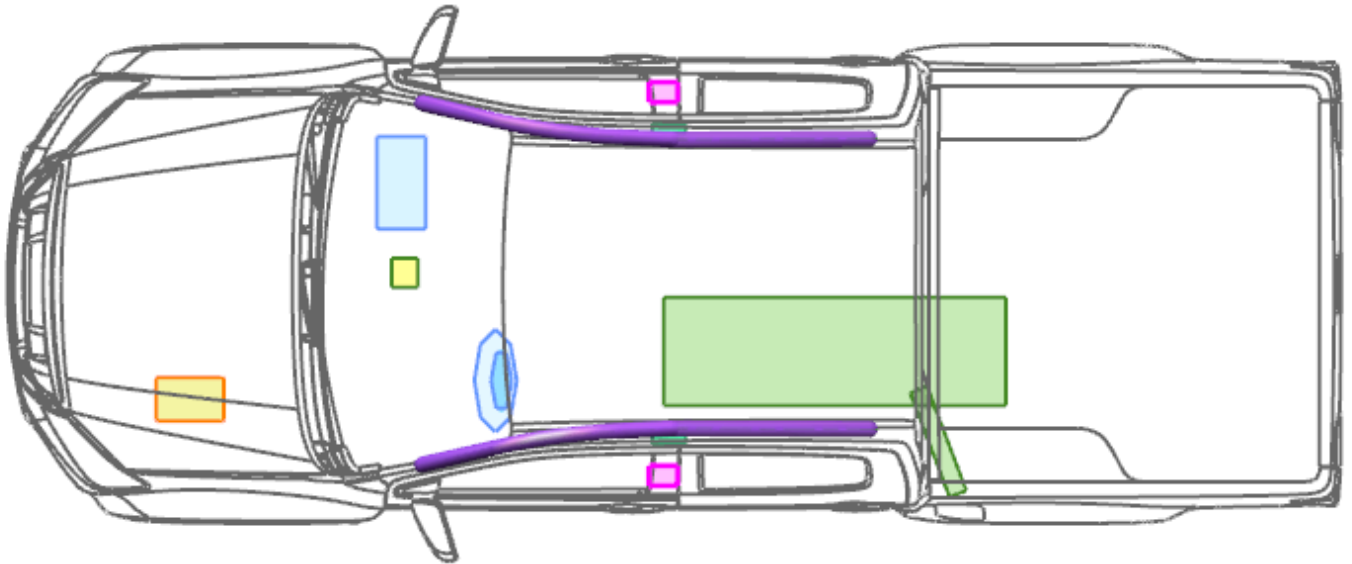

ISUZU D-MAX RT-56
Typ: ATF (ATFR, ATFS)
Space Cab

 Driver & passenger Airbag	 Roof rail airbag	 Side airbag
 Pre tensioners	 Controller (Airbag + Pretensioners)	 Fuel tank
 Reinforcements	 Door hinges	 Vehicle battery

ISUZU D-MAX RT-56

Typ: ATF (ATFR, ATFS)

Double Cab

 Driver & passenger Airbag	 Roof rail airbag	 Side airbag
 Pre tensioners	 Controller (Airbag + Pretensioners)	 Fuel tank
 Reinforcements	 Door hinges	 Vehicle battery