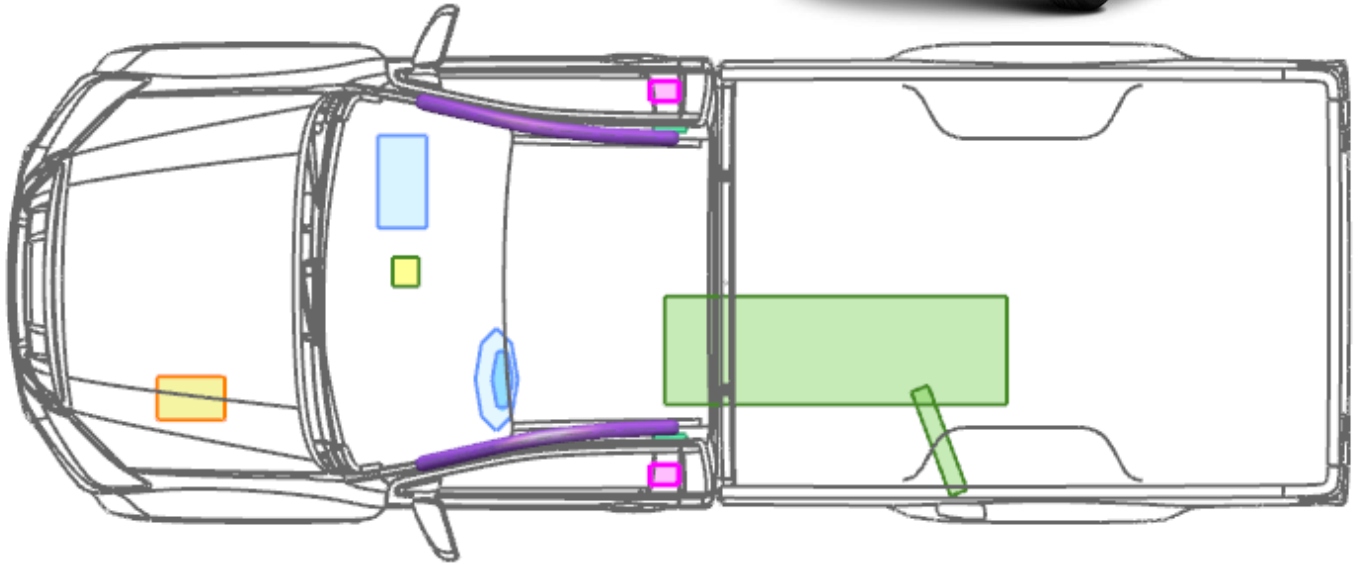

ISUZU D-MAX RT-56
Typ: ATF (ATFR, ATFS)
Single Cab

 Driver & passenger Airbag	 Roof rail airbag	 Side airbag
 Pre tensioners	 Controller (Airbag+ Pretensioners)	 Fuel tank
 Reinforcements	 Door hinges	 Vehicle battery

ISUZU D-MAX RT-56
Typ: ATF (ATFR, ATFS)
Space Cab

 Driver & passenger Airbag	 Roof rail airbag	 Side airbag
 Pre tensioners	 Controller (Airbag + Pretensioners)	 Fuel tank
 Reinforcements	 Door hinges	 Vehicle battery

ISUZU D-MAX RT-56

Typ: ATF (ATFR, ATFS)

Double Cab

 Driver & passenger Airbag	 Roof rail airbag	 Side airbag
 Pre tensioners	 Controller (Airbag + Pretensioners)	 Fuel tank
 Reinforcements	 Door hinges	 Vehicle battery