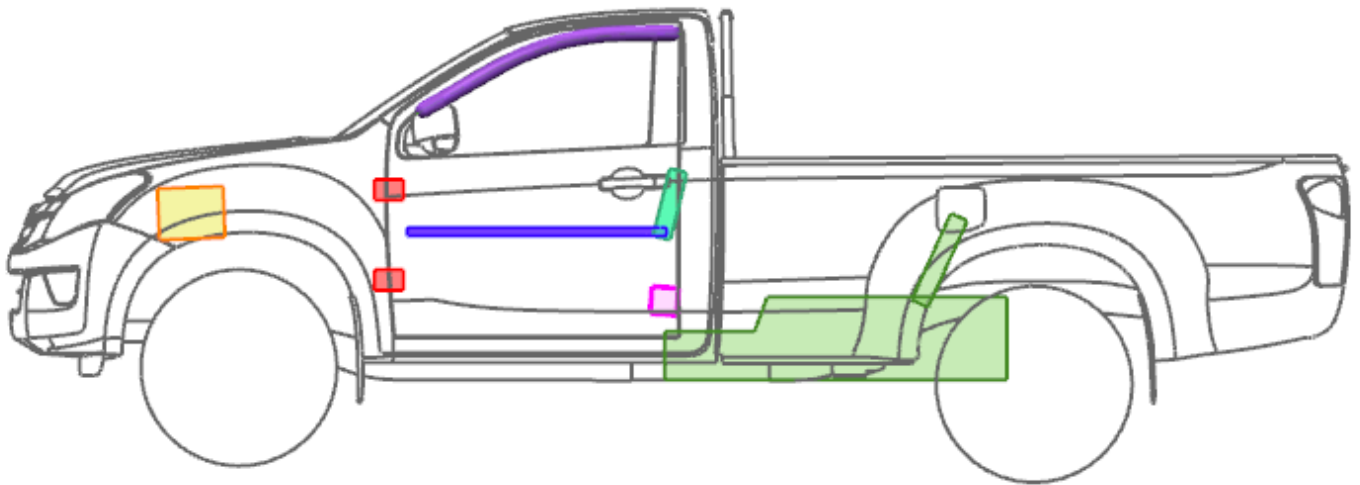

ISUZU D-MAX RT-56
Typ: ATF (ATFR, ATFS)
Single Cab

 Driver & passenger Airbag	 Roof rail airbag	 Side airbag
 Pre tensioners	 Controller (Airbag+ Pretensioners)	 Fuel tank
 Reinforcements	 Door hinges	 Vehicle battery

ISUZU D-MAX RT-56
Typ: ATF (ATFR, ATFS)
Space Cab

 Driver & passenger Airbag	 Roof rail airbag	 Side airbag
 Pre tensioners	 Controller (Airbag + Pretensioners)	 Fuel tank
 Reinforcements	 Door hinges	 Vehicle battery

ISUZU D-MAX RT-56

Typ: ATF (ATFR, ATFS)

Double Cab

 Driver & passenger Airbag	 Roof rail airbag	 Side airbag
 Pre tensioners	 Controller (Airbag + Pretensioners)	 Fuel tank
 Reinforcements	 Door hinges	 Vehicle battery