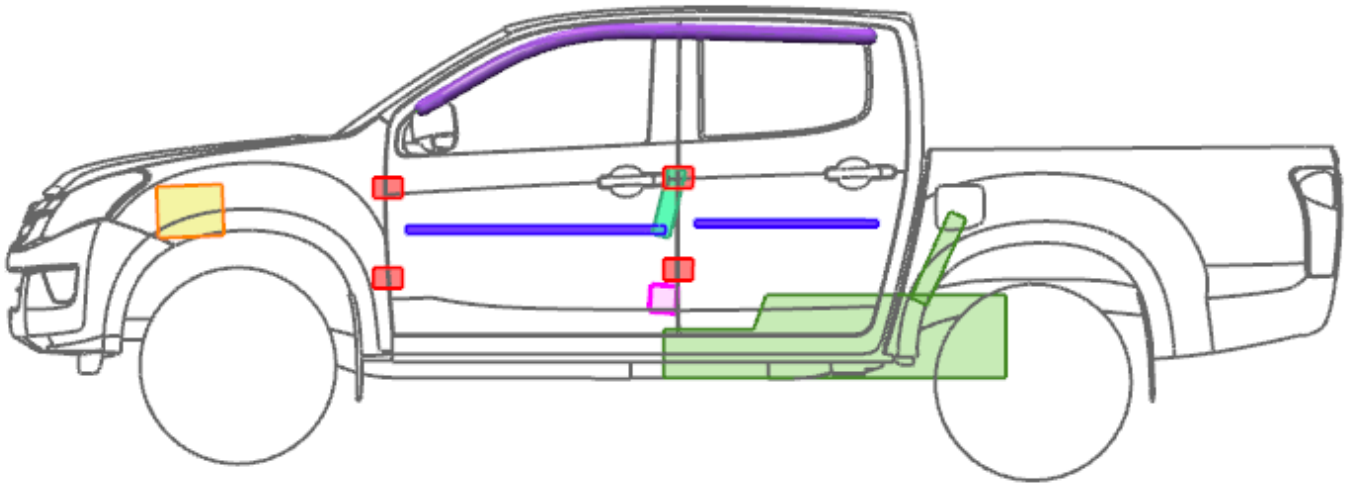

ISUZU D-MAX RT-56
Typ: ATF (ATFR, ATFS)
Single Cab

 Driver & passenger Airbag	 Roof rail airbag	 Side airbag
 Pre tensioners	 Controller (Airbag+ Pretensioners)	 Fuel tank
 Reinforcements	 Door hinges	 Vehicle battery

ISUZU D-MAX RT-56
Typ: ATF (ATFR, ATFS)
Space Cab

 Driver & passenger Airbag	 Roof rail airbag	 Side airbag
 Pre tensioners	 Controller (Airbag + Pretensioners)	 Fuel tank
 Reinforcements	 Door hinges	 Vehicle battery

ISUZU D-MAX RT-56

Typ: ATF (ATFR, ATFS)

Double Cab

 Driver & passenger Airbag	 Roof rail airbag	 Side airbag
 Pre tensioners	 Controller (Airbag + Pretensioners)	 Fuel tank
 Reinforcements	 Door hinges	 Vehicle battery