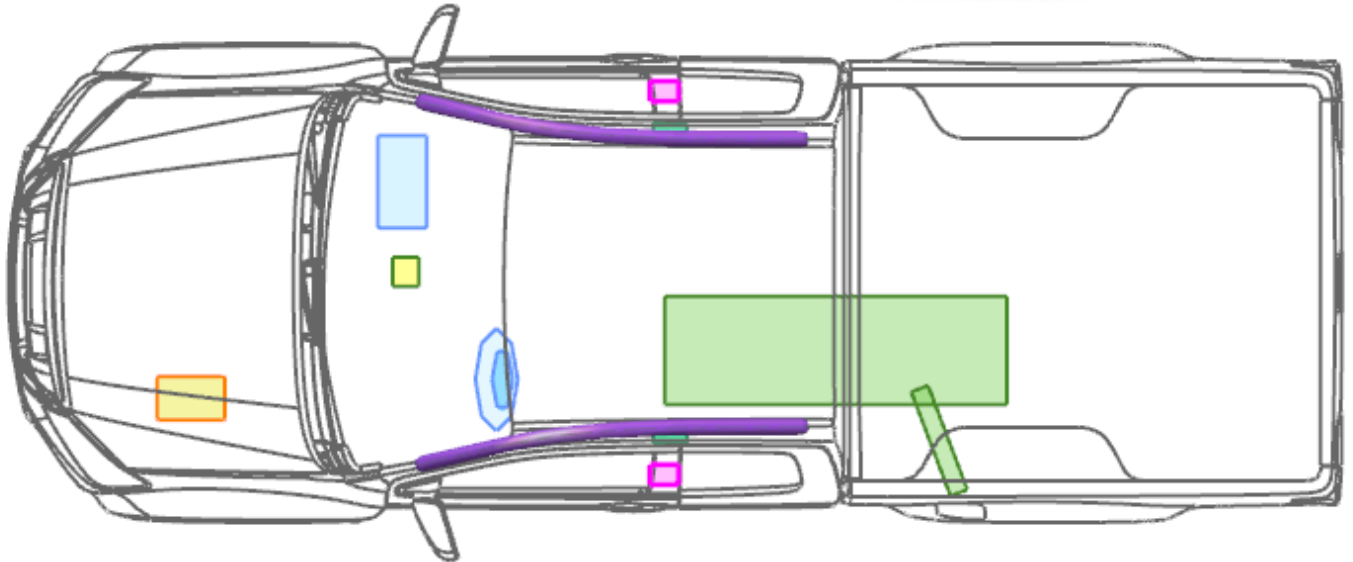

ISUZU D-MAX RT-56
Typ: ATF (ATFR, ATFS)
Single Cab

 Driver & passenger Airbag	 Roof rail airbag	 Side airbag
 Pre tensioners	 Controller (Airbag+ Pretensioners)	 Fuel tank
 Reinforcements	 Door hinges	 Vehicle battery

ISUZU D-MAX RT-56
Typ: ATF (ATFR, ATFS)
Space Cab

 Driver & passenger Airbag	 Roof rail airbag	 Side airbag
 Pre tensioners	 Controller (Airbag + Pretensioners)	 Fuel tank
 Reinforcements	 Door hinges	 Vehicle battery

ISUZU D-MAX RT-56

Typ: ATF (ATFR, ATFS)

Double Cab

 Driver & passenger Airbag	 Roof rail airbag	 Side airbag
 Pre tensioners	 Controller (Airbag + Pretensioners)	 Fuel tank
 Reinforcements	 Door hinges	 Vehicle battery